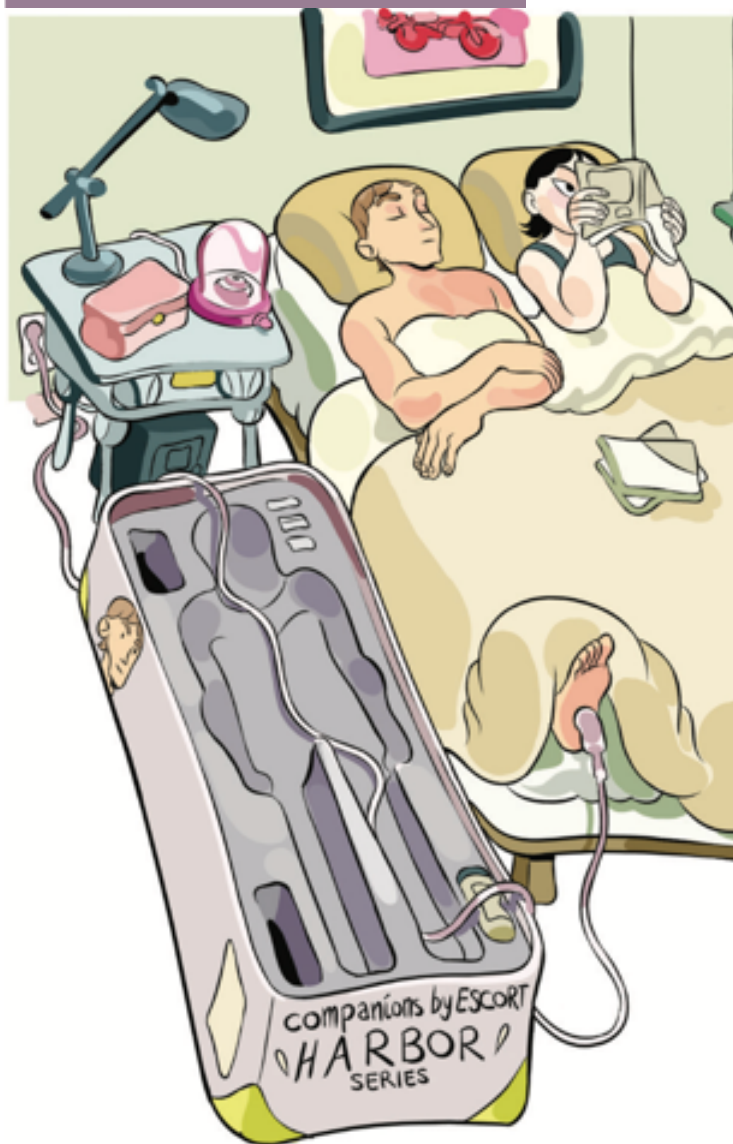

Activation

chum mode

loverboy mode